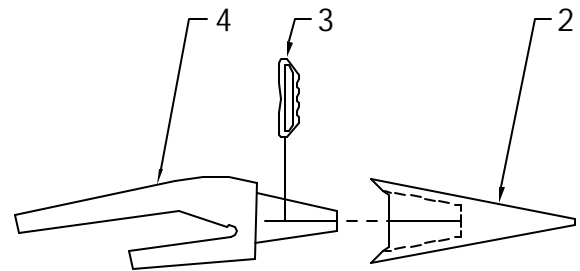

PARTS: 36 x 60 COMPACTION BUCKET W/ NPK C-8

ITEM	PART NUMBER	QTY	DESCRIPTION
1	204444	1	36 X 60 COMPACTION BUCKET SHELL
2	920220	1	NPK C-8 VIBRATOR UNIT
3	204361	1	FOOTPAD, 36" WELD ON
4	920410	4	RUBBER SHOCK MOUNT
5	918495	4	#16 SAE TYPE AT HOSE
6	927323	1	NPK FLOW VALVE (C8103301)
7	917470	2	#16 JICM x #20 ORBM
8	918417	1	#16 JICF x #16 HOSE 90°
9	923815	2	CODE 61 #20 FLANGE KIT
10	918168	2	#16 JICF x #16 HOSE
11	918171	2	#20 JICF x #16 HOSE
12	923111	2	#20 BULKHEAD FITTING
13	924205	1	#20 FLANGE x #16 JICM 90°
14	917726	1	#20 FLANGE x #16 HOSE 45°
15	916625	2	#16 JICM x #20 ORBM 90°
16	918419	2	#16 JICF x #16 HOSE 45°

OPTIONAL PARTS:

ITEM	PART NUMBER	QTY	DESCRIPTION
1	920473	5	BOLT-ON ADAPTER
2	920370	5	TOOTH
3	920480	5	LOCK PIN
4	920472	5	WELD-ON ADAPTER
5	925181	1	BOLT-ON CUTTING EDGE
6	INCLUDED		MOUNTING HARDWARE