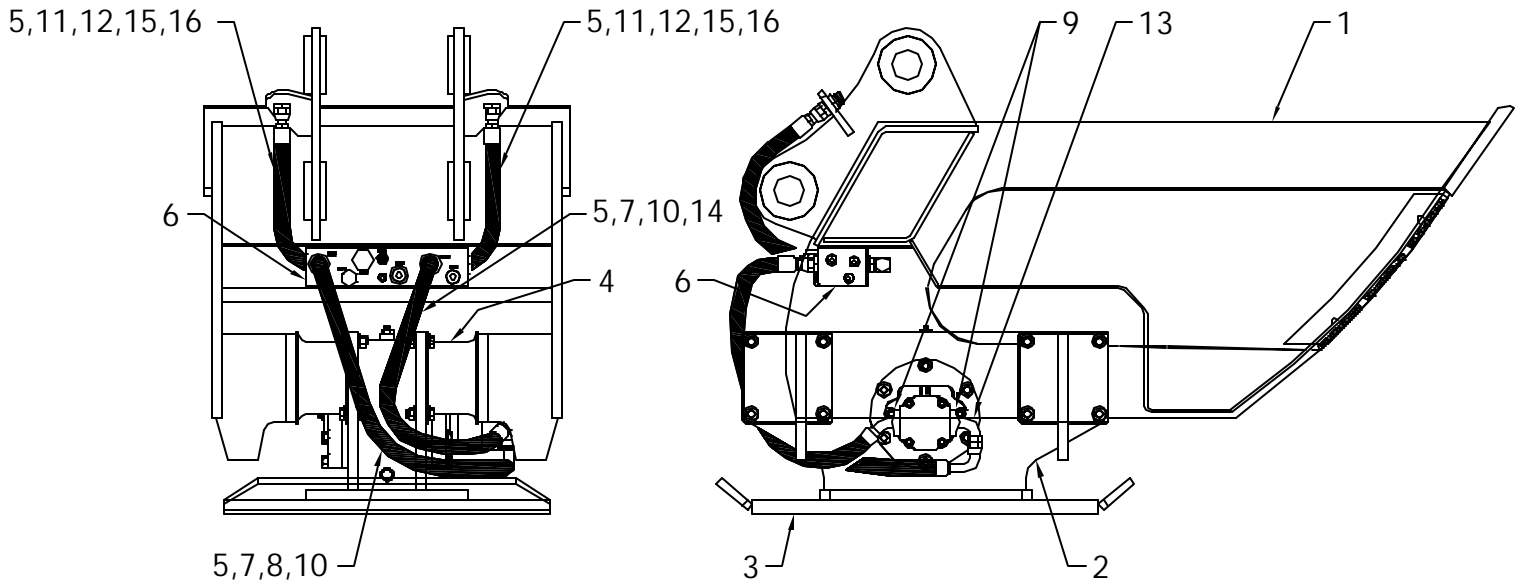

PARTS: 36 x 60 COMPACTION BUCKET W/ NPK C-8

ITEM	PART NUMBER	QTY	DESCRIPTION
1	204444	1	36 X 60 COMPACTION BUCKET SHELL
2	920220	1	NPK C-8 VIBRATOR UNIT
3	204361	1	FOOTPAD, 36" WELD ON
4	920410	4	RUBBER SHOCK MOUNT
5	918495	4	#16 SAE TYPE AT HOSE
6	927323	1	NPK FLOW VALVE (C8103301)
7	917470	2	#16 JICM x #20 ORBM
8	918417	1	#16 JICF x #16 HOSE 90°
9	923815	2	CODE 61 #20 FLANGE KIT
10	918168	2	#16 JICF x #16 HOSE
11	918171	2	#20 JICF x #16 HOSE
12	923111	2	#20 BULKHEAD FITTING
13	924205	1	#20 FLANGE x #16 JICM 90°
14	917726	1	#20 FLANGE x #16 HOSE 45°
15	916625	2	#16 JICM x #20 ORBM 90°
16	918419	2	#16 JICF x #16 HOSE 45°

OPTIONAL PARTS:

ITEM	PART NUMBER	QTY	DESCRIPTION
1	920473	5	BOLT-ON ADAPTER
2	920370	5	TOOTH
3	920480	5	LOCK PIN
4	920472	5	WELD-ON ADAPTER
5	925181	1	BOLT-ON CUTTING EDGE
6	INCLUDED		MOUNTING HARDWARE