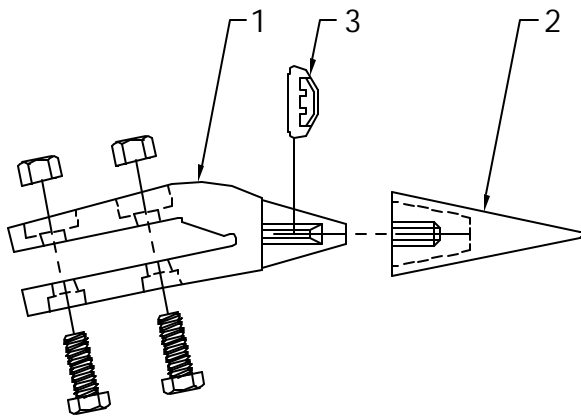

PARTS: 36 x 60 COMPACTION BUCKET W/ NPK C-8

ITEM	PART NUMBER	QTY	DESCRIPTION
1	204444	1	36 X 60 COMPACTION BUCKET SHELL
2	920220	1	NPK C-8 VIBRATOR UNIT
3	204361	1	FOOTPAD, 36" WELD ON
4	920410	4	RUBBER SHOCK MOUNT
5	918495	4	#16 SAE TYPE AT HOSE
6	927323	1	NPK FLOW VALVE (C8103301)
7	917470	2	#16 JICM x #20 ORBM
8	918417	1	#16 JICF x #16 HOSE 90°
9	923815	2	CODE 61 #20 FLANGE KIT
10	918168	2	#16 JICF x #16 HOSE
11	918171	2	#20 JICF x #16 HOSE
12	923111	2	#20 BULKHEAD FITTING
13	924205	1	#20 FLANGE x #16 JICM 90°
14	917726	1	#20 FLANGE x #16 HOSE 45°
15	916625	2	#16 JICM x #20 ORBM 90°
16	918419	2	#16 JICF x #16 HOSE 45°

OPTIONAL PARTS:

ITEM	PART NUMBER	QTY	DESCRIPTION
1	920473	5	BOLT-ON ADAPTER
2	920370	5	TOOTH
3	920480	5	LOCK PIN
4	920472	5	WELD-ON ADAPTER
5	925181	1	BOLT-ON CUTTING EDGE
6	INCLUDED		MOUNTING HARDWARE