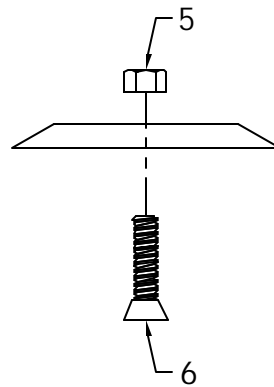

PARTS: 36 x 60 COMPACTION BUCKET W/ NPK C-8

ITEM	PART NUMBER	QTY	DESCRIPTION
1	204444	1	36 X 60 COMPACTION BUCKET SHELL
2	920220	1	NPK C-8 VIBRATOR UNIT
3	204361	1	FOOTPAD, 36" WELD ON
4	920410	4	RUBBER SHOCK MOUNT
5	918495	4	#16 SAE TYPE AT HOSE
6	927323	1	NPK FLOW VALVE (C8103301)
7	917470	2	#16 JICM x #20 ORBM
8	918417	1	#16 JICF x #16 HOSE 90°
9	923815	2	CODE 61 #20 FLANGE KIT
10	918168	2	#16 JICF x #16 HOSE
11	918171	2	#20 JICF x #16 HOSE
12	923111	2	#20 BULKHEAD FITTING
13	924205	1	#20 FLANGE x #16 JICM 90°
14	917726	1	#20 FLANGE x #16 HOSE 45°
15	916625	2	#16 JICM x #20 ORBM 90°
16	918419	2	#16 JICF x #16 HOSE 45°

OPTIONAL PARTS:

ITEM	PART NUMBER	QTY	DESCRIPTION
1	920473	5	BOLT-ON ADAPTER
2	920370	5	TOOTH
3	920480	5	LOCK PIN
4	920472	5	WELD-ON ADAPTER
5	925181	1	BOLT-ON CUTTING EDGE
6	INCLUDED		MOUNTING HARDWARE