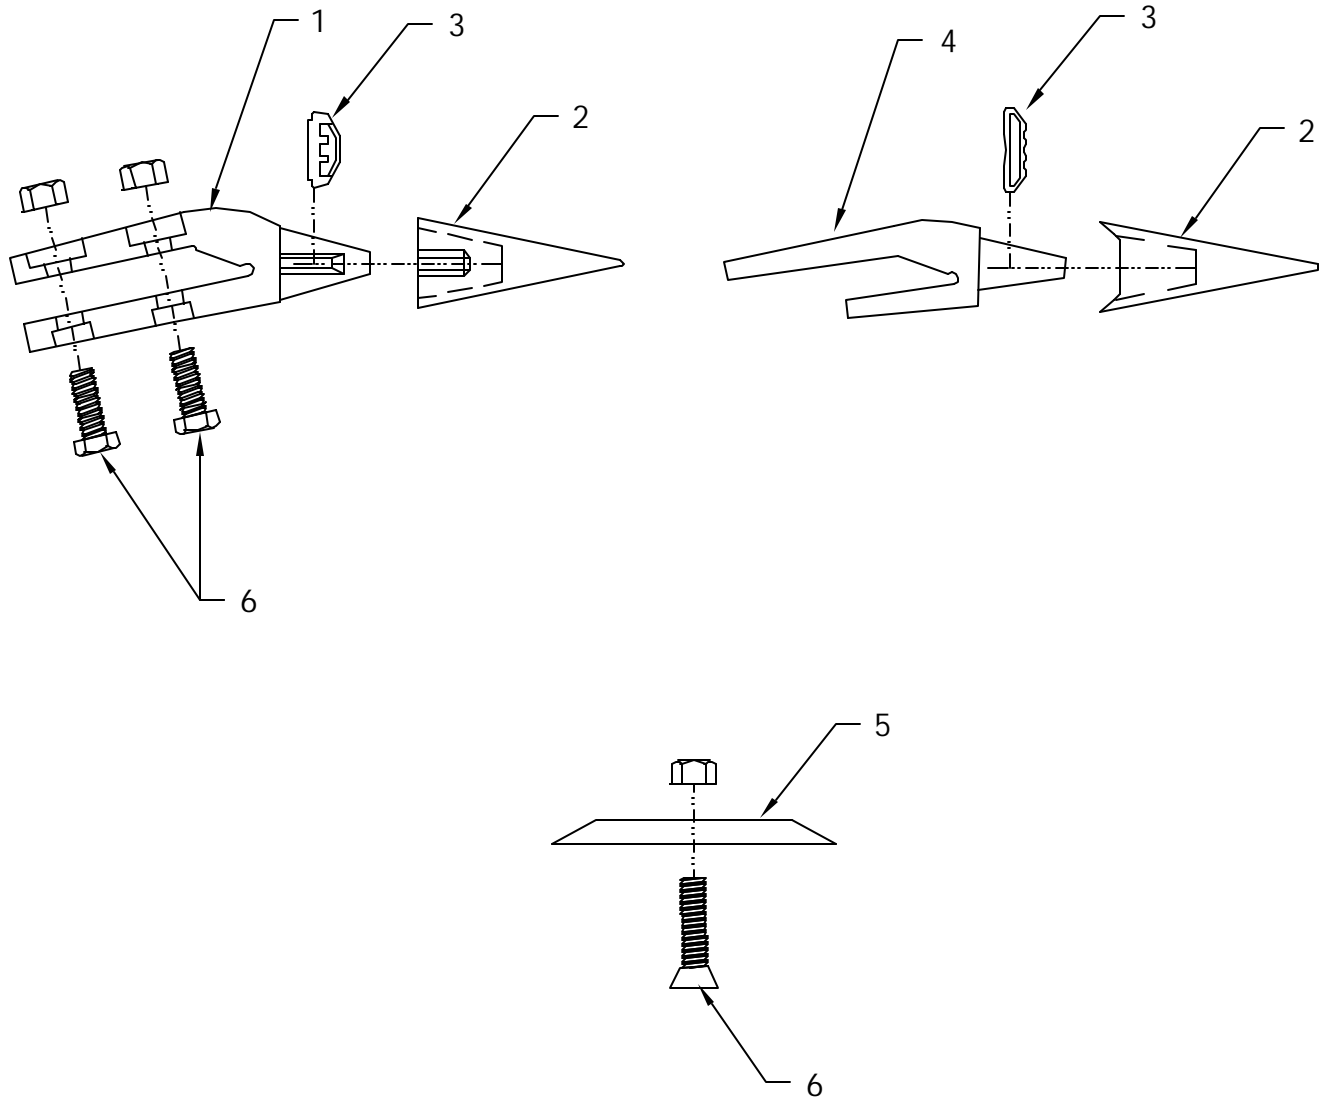

# PARTS: 36 x 60 COMPACTION BUCKET W/ NPK C-6

ITEM	PART NUMBER	QTY	DESCRIPTION
1	203042	1	36 X 60 COMPACTION BUCKET SHELL
2	920210	1	NPK C-6 VIBRATOR UNIT
3	204518	1	FOOTPAD, 36" WELD ON
4	920400	4	RUBBER SHOCK MOUNT
5	918940	4	#12 SAE TYPE AT HOSE
6	923098	2	#12 BULKHEAD FITTING 45 DEG
7	203959	1	#12 BULKHEAD MOUNT
8	918415	2	#12 JICF x #12 HOSE 90 DEG
9	923810	2	CODE 61 #16 FLANGE KIT
10	918160	4	#12 JICF x #12 HOSE
11	918166	2	#16 JICF x #12 HOSE
12	923110	2	#16 BULKHEAD FITTING
13	924208	2	#16 FLANGE x #12 JICM 90 DEG

# OPTIONAL BUCKET PARTS

ITEM	PART NUMBER	QTY	DESCRIPTION
1	920473	4	BOLT-ON ADAPTER
2	926370	4	TOOTH
3	920480	4	LOCK PIN
4	920472	4	WELD-ON ADAPTER
5	925181	1	BOLT-ON CUTTING EDGE
6	INCLUDED		MOUNTING HARDWARE