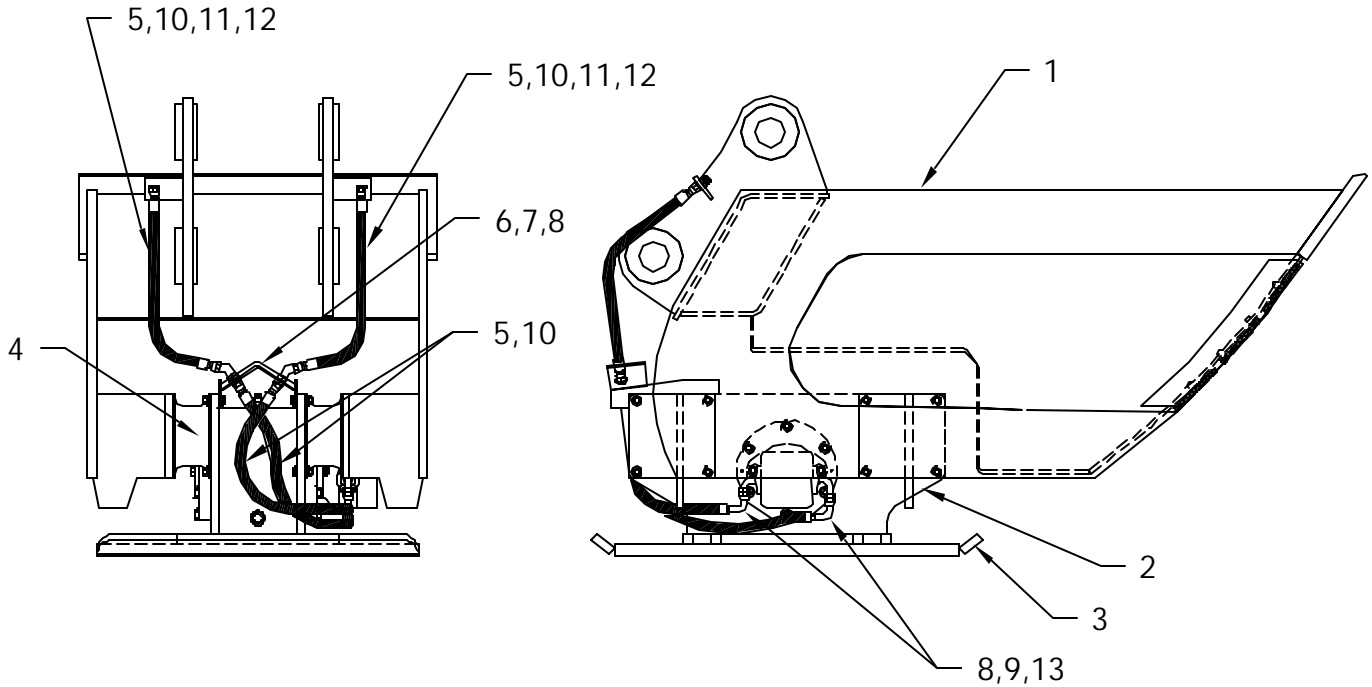

# PARTS: 36 x 60 COMPACTION BUCKET W/ NPK C-6

ITEM	PART NUMBER	QTY	DESCRIPTION
1	203042	1	36 X 60 COMPACTION BUCKET SHELL
2	920210	1	NPK C-6 VIBRATOR UNIT
3	204518	1	FOOTPAD, 36" WELD ON
4	920400	4	RUBBER SHOCK MOUNT
5	918940	4	#12 SAE TYPE AT HOSE
6	923098	2	#12 BULKHEAD FITTING 45 DEG
7	203959	1	#12 BULKHEAD MOUNT
8	918415	2	#12 JICF x #12 HOSE 90 DEG
9	923810	2	CODE 61 #16 FLANGE KIT
10	918160	4	#12 JICF x #12 HOSE
11	918166	2	#16 JICF x #12 HOSE
12	923110	2	#16 BULKHEAD FITTING
13	924208	2	#16 FLANGE x #12 JICM 90 DEG

# OPTIONAL BUCKET PARTS

ITEM	PART NUMBER	QTY	DESCRIPTION
1	920473	4	BOLT-ON ADAPTER
2	926370	4	TOOTH
3	920480	4	LOCK PIN
4	920472	4	WELD-ON ADAPTER
5	925181	1	BOLT-ON CUTTING EDGE
6	INCLUDED		MOUNTING HARDWARE