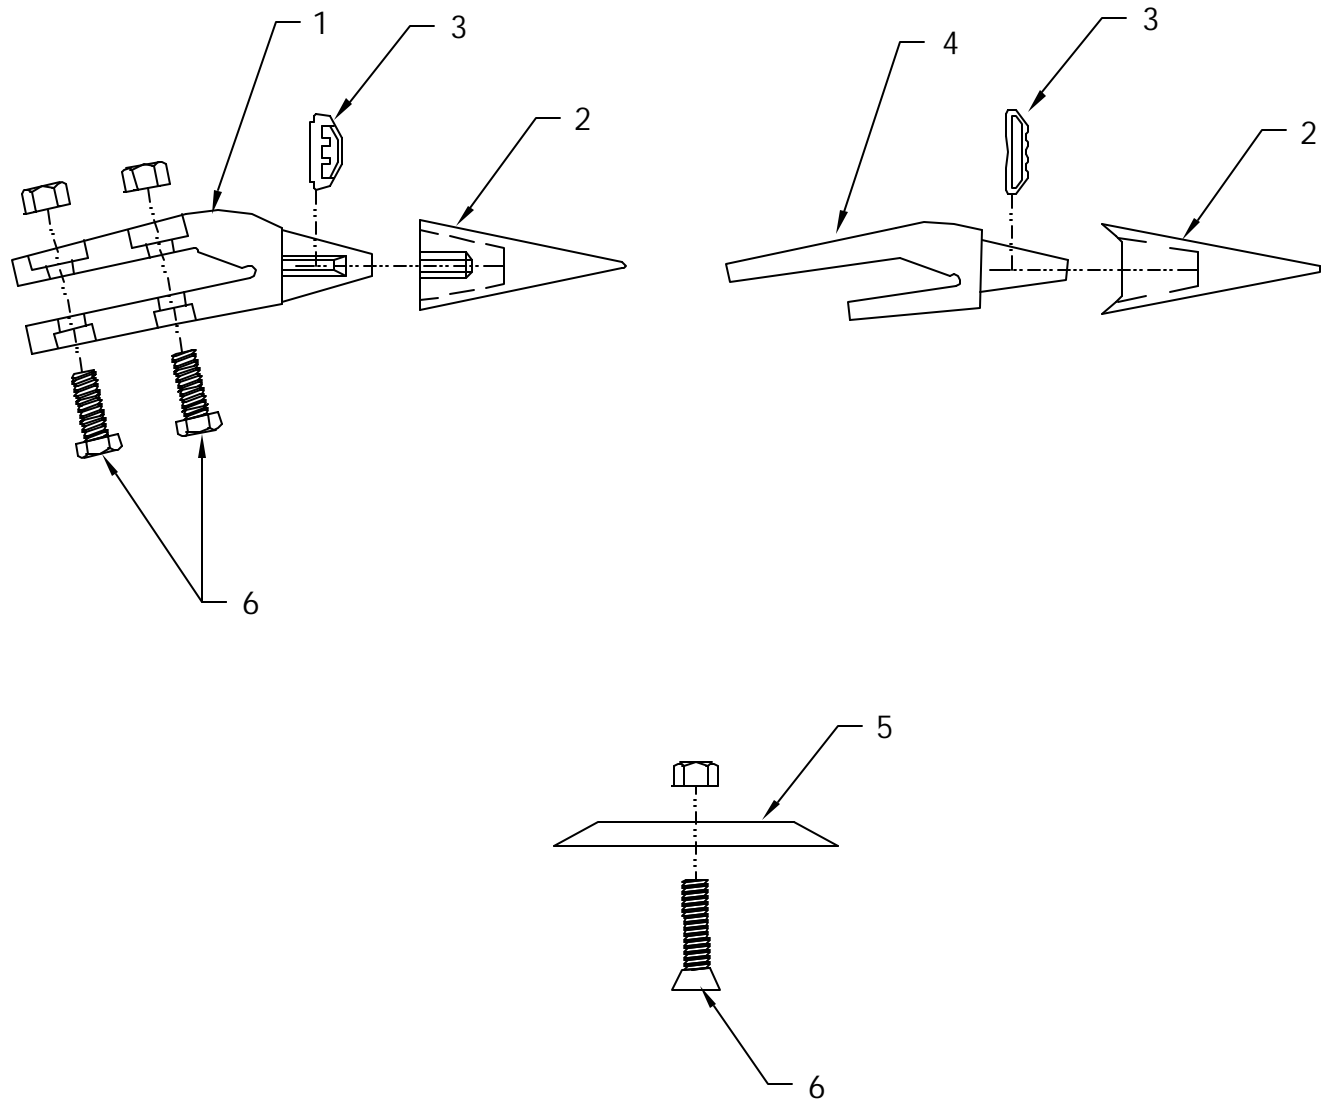

PARTS: 30 x 74 COMPACTION BUCKET W/ ALLIED 9801

ITEM	PART NUMBER	QTY	DESCRIPTION
1	202542	1	30 X 74 COMPACTION BUCKET SHELL
2	920292	1	ALLIED 9801 VIBRATOR UNIT
3	203906	1	FOOTPAD, 30" WELD ON
4	920410	4	RUBBER SHOCK MOUNT
5	918495	4	#16 SAE TYPE AT HOSE
6	923117	2	#16 BULKHEAD FITTING 45°
7	203953	1	#16 BULKHEAD MOUNT
8	916620	1	#16 JICM x #16 ORB 90°
9	917470	1	#16 JICM x #20 ORBM
10	918168	5	#16 JICF x #16 HOSE
11	918171	2	#20 JICF x #16 HOSE
12	923111	2	#20 BULKHEAD FITTING
13	918417	1	#16 JICF x #16 HOSE 90°

OPTIONAL BUCKET PARTS

ITEM	PART NUMBER	QTY	DESCRIPTION
1	920475	4	BOLT-ON ADAPTER
2	920468	4	TOOTH
3	920470	4	LOCK PIN
4	920474	4	WELD-ON ADAPTER
5	925180	1	BOLT-ON CUTTING EDGE
6	INCLUDED		MOUNTING HARDWARE