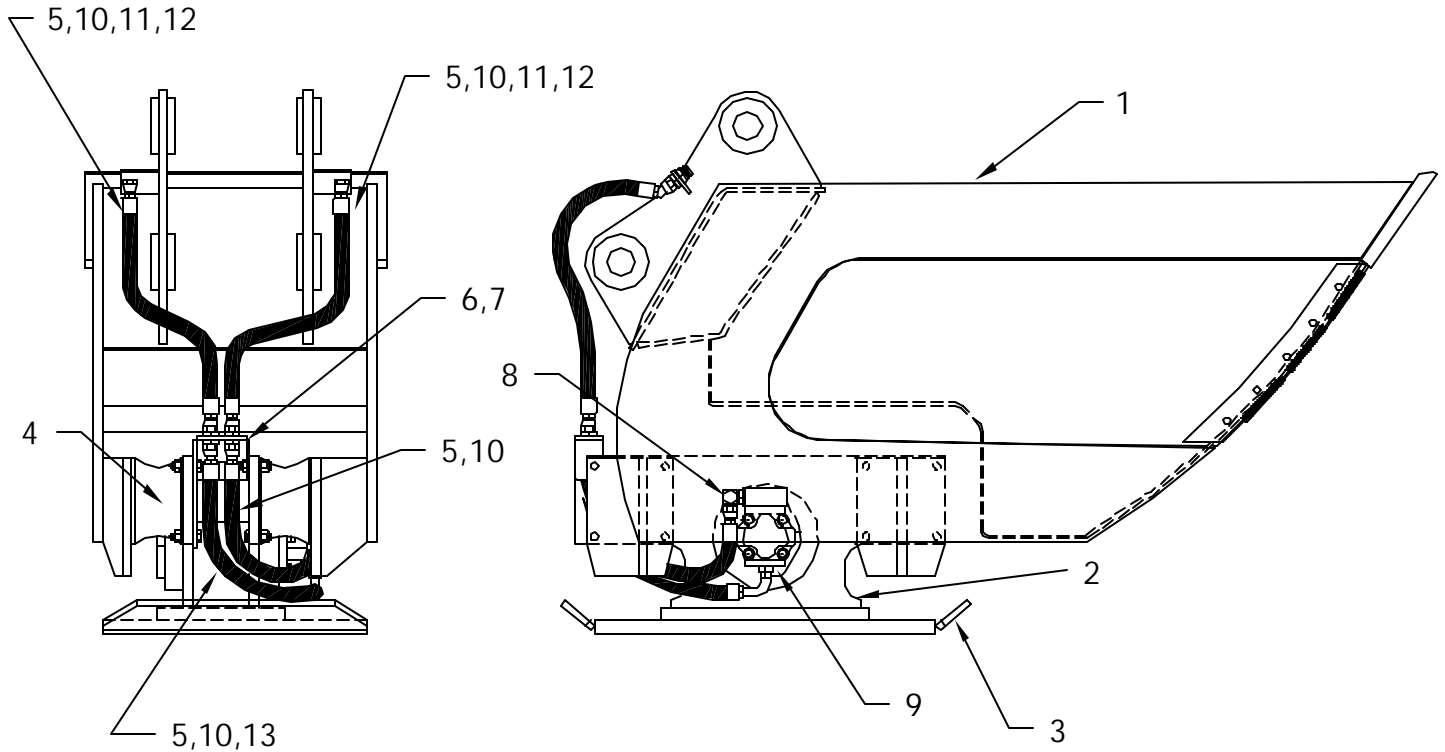

PARTS: 30 x 74 COMPACTION BUCKET W/ ALLIED 9801

ITEM	PART NUMBER	QTY	DESCRIPTION
1	202542	1	30 X 74 COMPACTION BUCKET SHELL
2	920292	1	ALLIED 9801 VIBRATOR UNIT
3	203906	1	FOOTPAD, 30" WELD ON
4	920410	4	RUBBER SHOCK MOUNT
5	918495	4	#16 SAE TYPE AT HOSE
6	923117	2	#16 BULKHEAD FITTING 45°
7	203953	1	#16 BULKHEAD MOUNT
8	916620	1	#16 JICM x #16 ORB 90°
9	917470	1	#16 JICM x #20 ORBM
10	918168	5	#16 JICF x #16 HOSE
11	918171	2	#20 JICF x #16 HOSE
12	923111	2	#20 BULKHEAD FITTING
13	918417	1	#16 JICF x #16 HOSE 90°

OPTIONAL BUCKET PARTS

ITEM	PART NUMBER	QTY	DESCRIPTION
1	920475	4	BOLT-ON ADAPTER
2	920468	4	TOOTH
3	920470	4	LOCK PIN
4	920474	4	WELD-ON ADAPTER
5	925180	1	BOLT-ON CUTTING EDGE
6	INCLUDED		MOUNTING HARDWARE