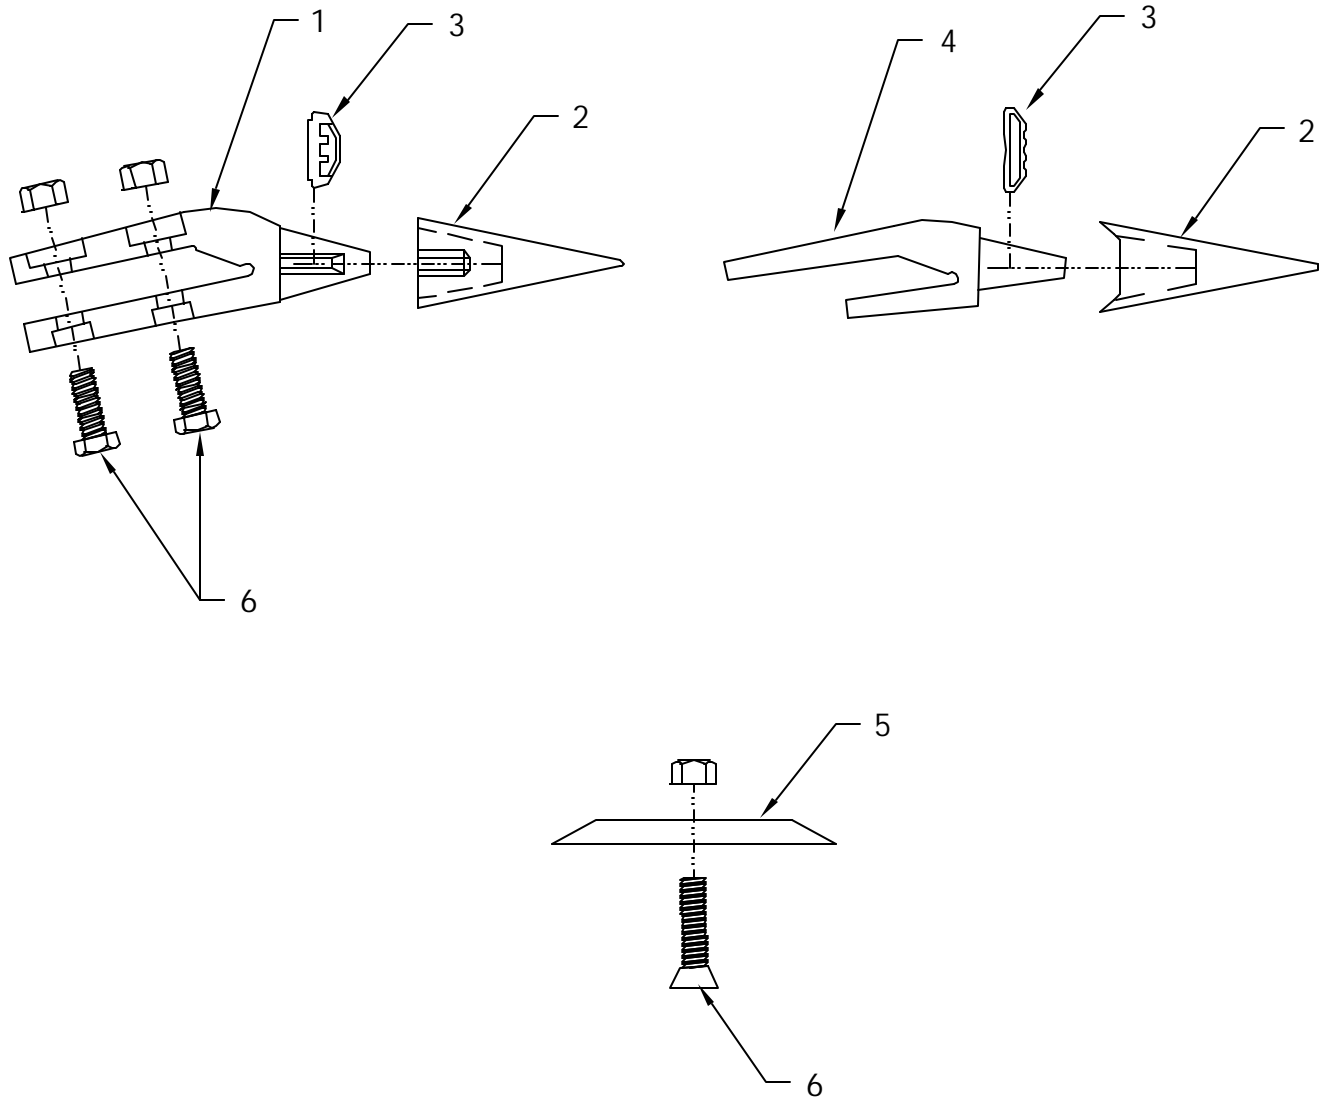

PARTS: 30 x 60 COMPACTION BUCKET W/ ALLIED 1600

ITEM	PART NUMBER	QTY	DESCRIPTION
1	203996	1	30 X 60 COMPACTION BUCKET SHELL
2	920283	1	ALLIED 1600 VIBRATOR UNIT
3	203949	1	FOOTPAD, 30" WELD ON
4	920400	4	RUBBER SHOCK MOUNT
5	918940	4	#12 SAE TYPE AT HOSE
6	923098	2	#12 BULKHEAD FITTING 45 DEG
7	203959	1	#12 BULKHEAD MOUNT
8	916620	2	#16 JICM x #16 ORB 90 DEG
9	923810	2	CODE 61 #16 FLANGE KIT
10	918160	4	#12 JICF x #12 HOSE
11	918166	3	#16 JICF x #12 HOSE
12	923110	2	#16 BULKHEAD FITTING
13	924208	1	#16 FLANGE x #12 JICM 90 DEG

OPTIONAL BUCKET PARTS

ITEM	PART NUMBER	QTY	DESCRIPTION
1	920473	4	BOLT-ON ADAPTER
2	926370	4	TOOTH
3	920480	4	LOCK PIN
4	920472	4	WELD-ON ADAPTER
5	925180	1	BOLT-ON CUTTING EDGE
6	INCLUDED		MOUNTING HARDWARE