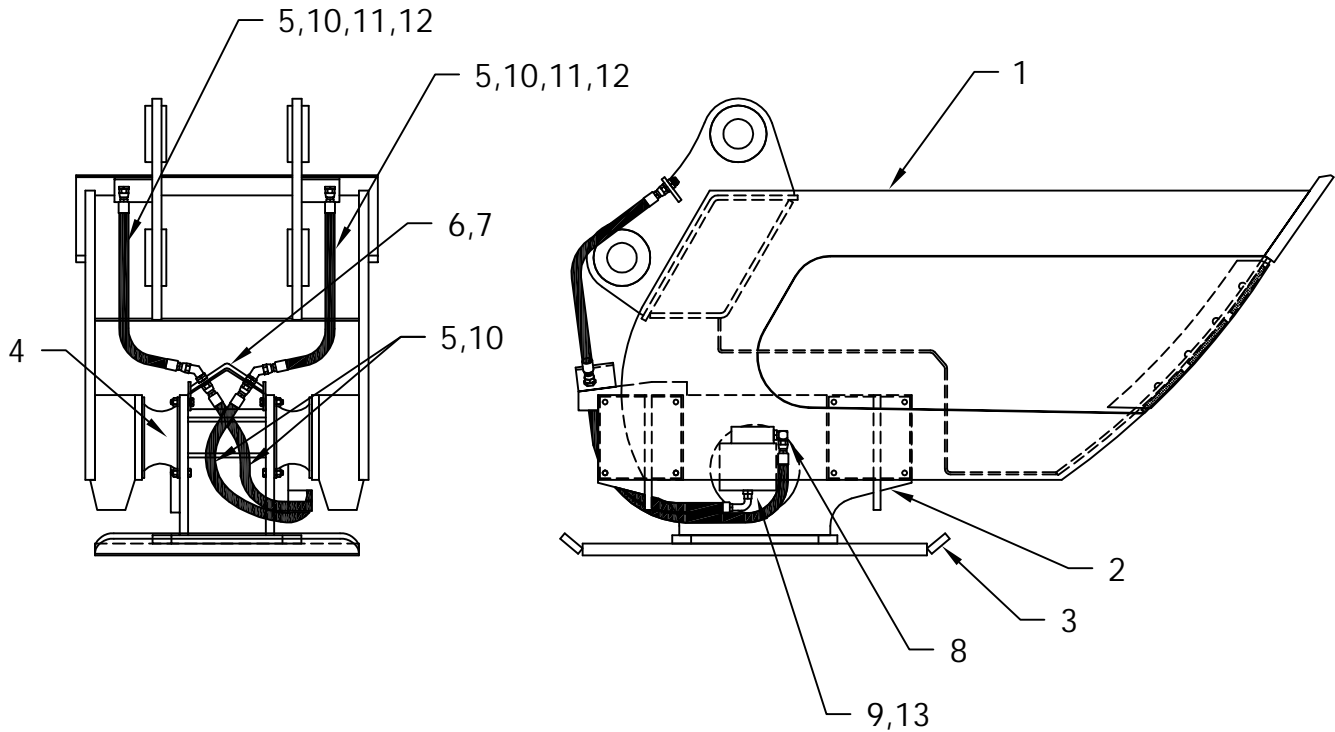

PARTS: 30 x 60 COMPACTION BUCKET W/ ALLIED 1600

ITEM	PART NUMBER	QTY	DESCRIPTION
1	203996	1	30 X 60 COMPACTION BUCKET SHELL
2	920283	1	ALLIED 1600 VIBRATOR UNIT
3	203949	1	FOOTPAD, 30" WELD ON
4	920400	4	RUBBER SHOCK MOUNT
5	918940	4	#12 SAE TYPE AT HOSE
6	923098	2	#12 BULKHEAD FITTING 45 DEG
7	203959	1	#12 BULKHEAD MOUNT
8	916620	2	#16 JICM x #16 ORB 90 DEG
9	923810	2	CODE 61 #16 FLANGE KIT
10	918160	4	#12 JICF x #12 HOSE
11	918166	3	#16 JICF x #12 HOSE
12	923110	2	#16 BULKHEAD FITTING
13	924208	1	#16 FLANGE x #12 JICM 90 DEG

OPTIONAL BUCKET PARTS

ITEM	PART NUMBER	QTY	DESCRIPTION
1	920473	4	BOLT-ON ADAPTER
2	926370	4	TOOTH
3	920480	4	LOCK PIN
4	920472	4	WELD-ON ADAPTER
5	925180	1	BOLT-ON CUTTING EDGE
6	INCLUDED		MOUNTING HARDWARE