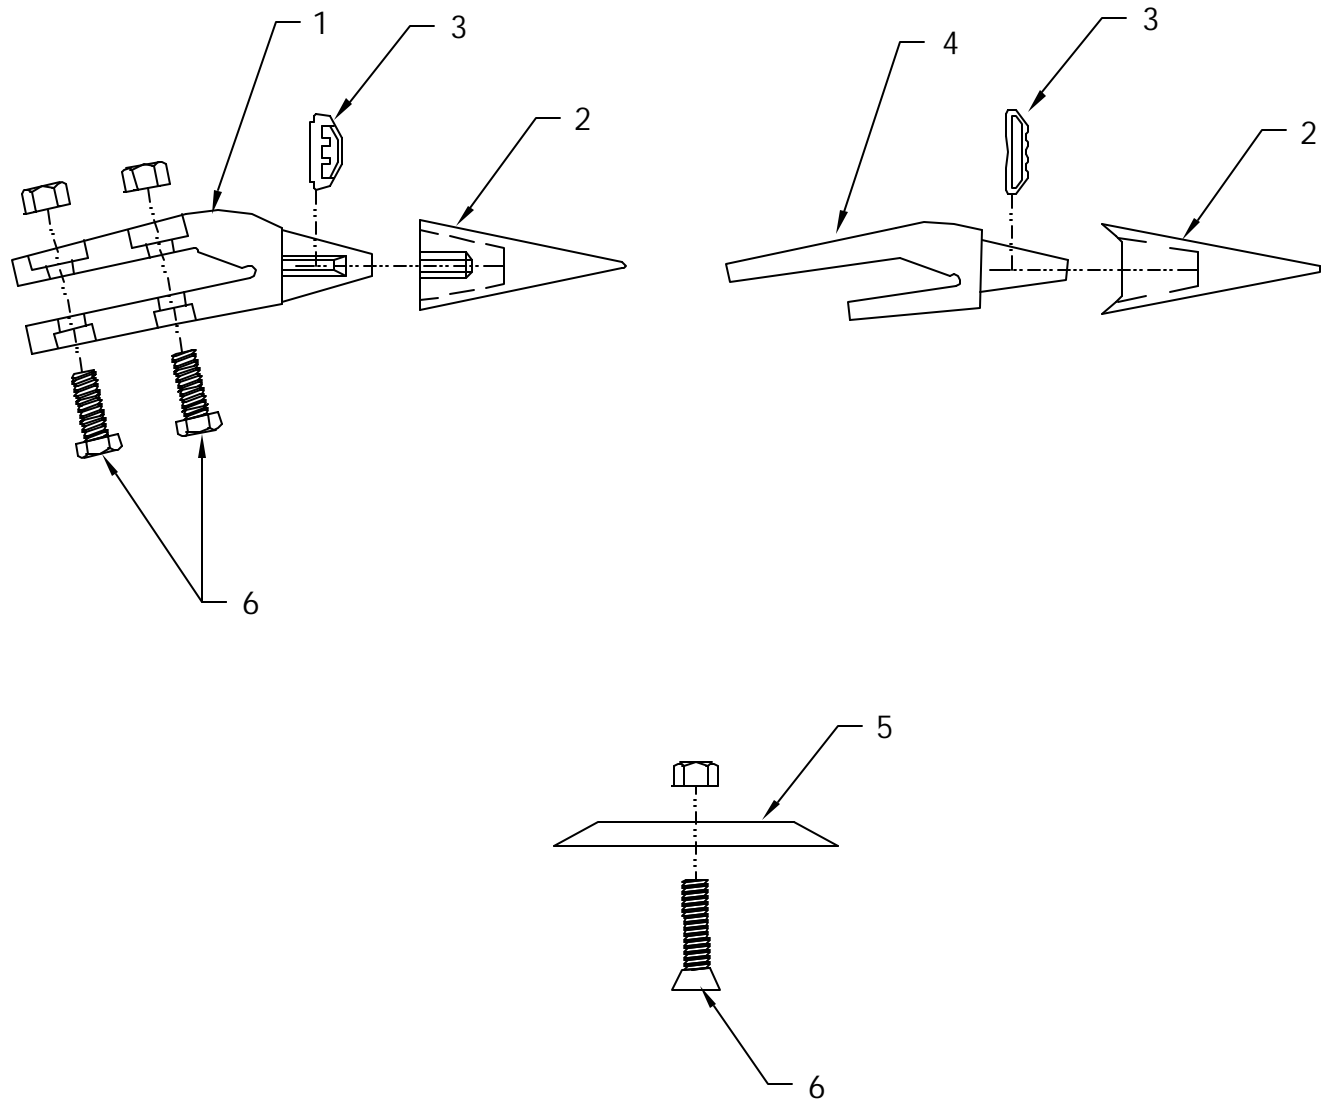

PARTS: 30 x 48 COMPACTION BUCKET W/ ALLIED 8700

ITEM	PART NUMBER	QTY	DESCRIPTION
1	203231	1	30 x 48 COMPACTION BUCKET SHELL
2	920291	1	ALLIED 8700 VIBRATOR UNIT
3	204312	1	FOOTPAD, 30" WELD ON
4	920420	4	RUBBER SHOCK MOUNT
5	918940	2	#12 SAE TYPE AT HOSE
6	916600	2	#12 JICM x #12 ORB 90 DEG
7	918420	1	#12 JICF x #12 HOSE 45°
8	918166	2	#16 JICF x #12 HOSE
9	918421	1	#12 JICF x #12 HOSE 90° (LONG SHANK)
10	204052	1	HOSE CLAMP - 8700/C4
11	923110	2	#16 BULKHEAD FITTING
12			
13			

OPTIONAL BUCKET PARTS

ITEM	PART NUMBER	QTY	DESCRIPTION
1	920471	4	BOLT-ON ADAPTER
2	920477	4	TOOTH
3	920479	4	LOCK PIN
4	920467	4	WELD-ON ADAPTER
5	925182	1	BOLT-ON CUTTING EDGE
6	INCLUDED		MOUNTING HARDWARE