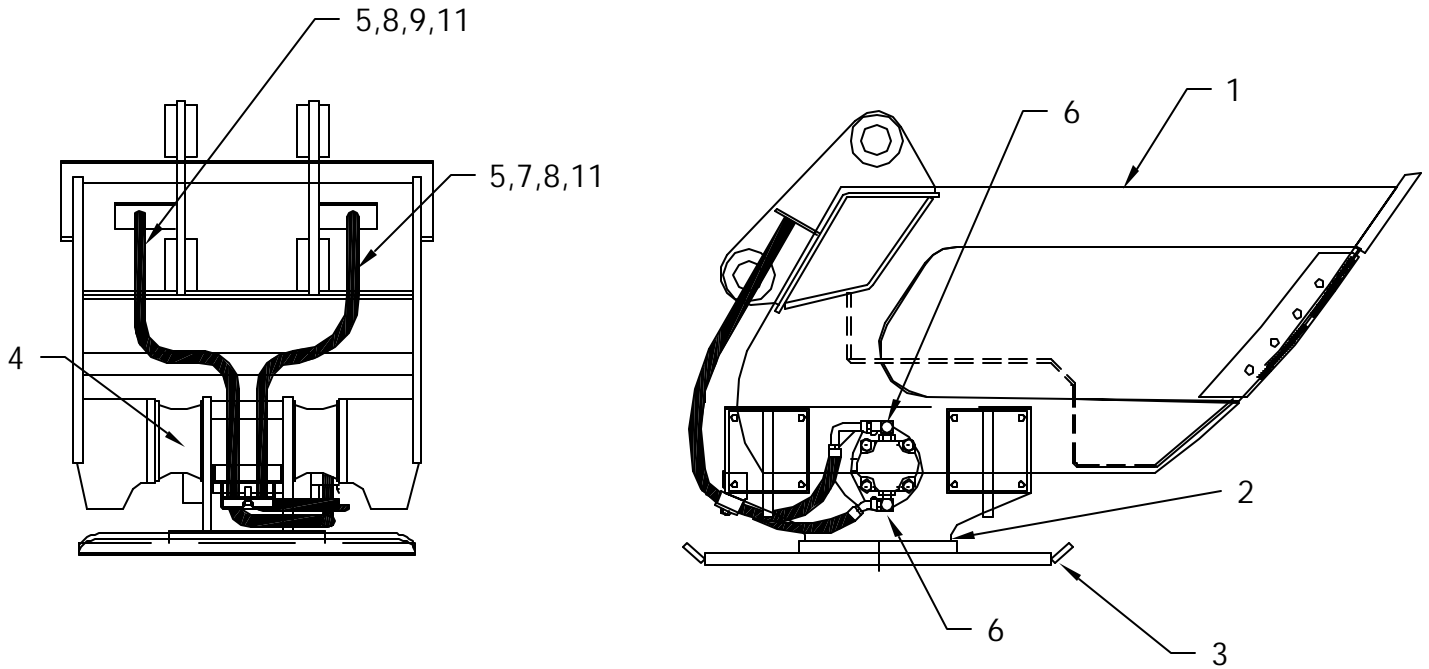

PARTS: 30 x 48 COMPACTION BUCKET W/ ALLIED 8700

ITEM	PART NUMBER	QTY	DESCRIPTION
1	203231	1	30 x 48 COMPACTION BUCKET SHELL
2	920291	1	ALLIED 8700 VIBRATOR UNIT
3	204312	1	FOOTPAD, 30" WELD ON
4	920420	4	RUBBER SHOCK MOUNT
5	918940	2	#12 SAE TYPE AT HOSE
6	916600	2	#12 JICM x #12 ORB 90 DEG
7	918420	1	#12 JICF x #12 HOSE 45°
8	918166	2	#16 JICF x #12 HOSE
9	918421	1	#12 JICF x #12 HOSE 90° (LONG SHANK)
10	204052	1	HOSE CLAMP - 8700/C4
11	923110	2	#16 BULKHEAD FITTING
12			
13			

OPTIONAL BUCKET PARTS

ITEM	PART NUMBER	QTY	DESCRIPTION
1	920471	4	BOLT-ON ADAPTER
2	920477	4	TOOTH
3	920479	4	LOCK PIN
4	920467	4	WELD-ON ADAPTER
5	925182	1	BOLT-ON CUTTING EDGE
6	INCLUDED		MOUNTING HARDWARE