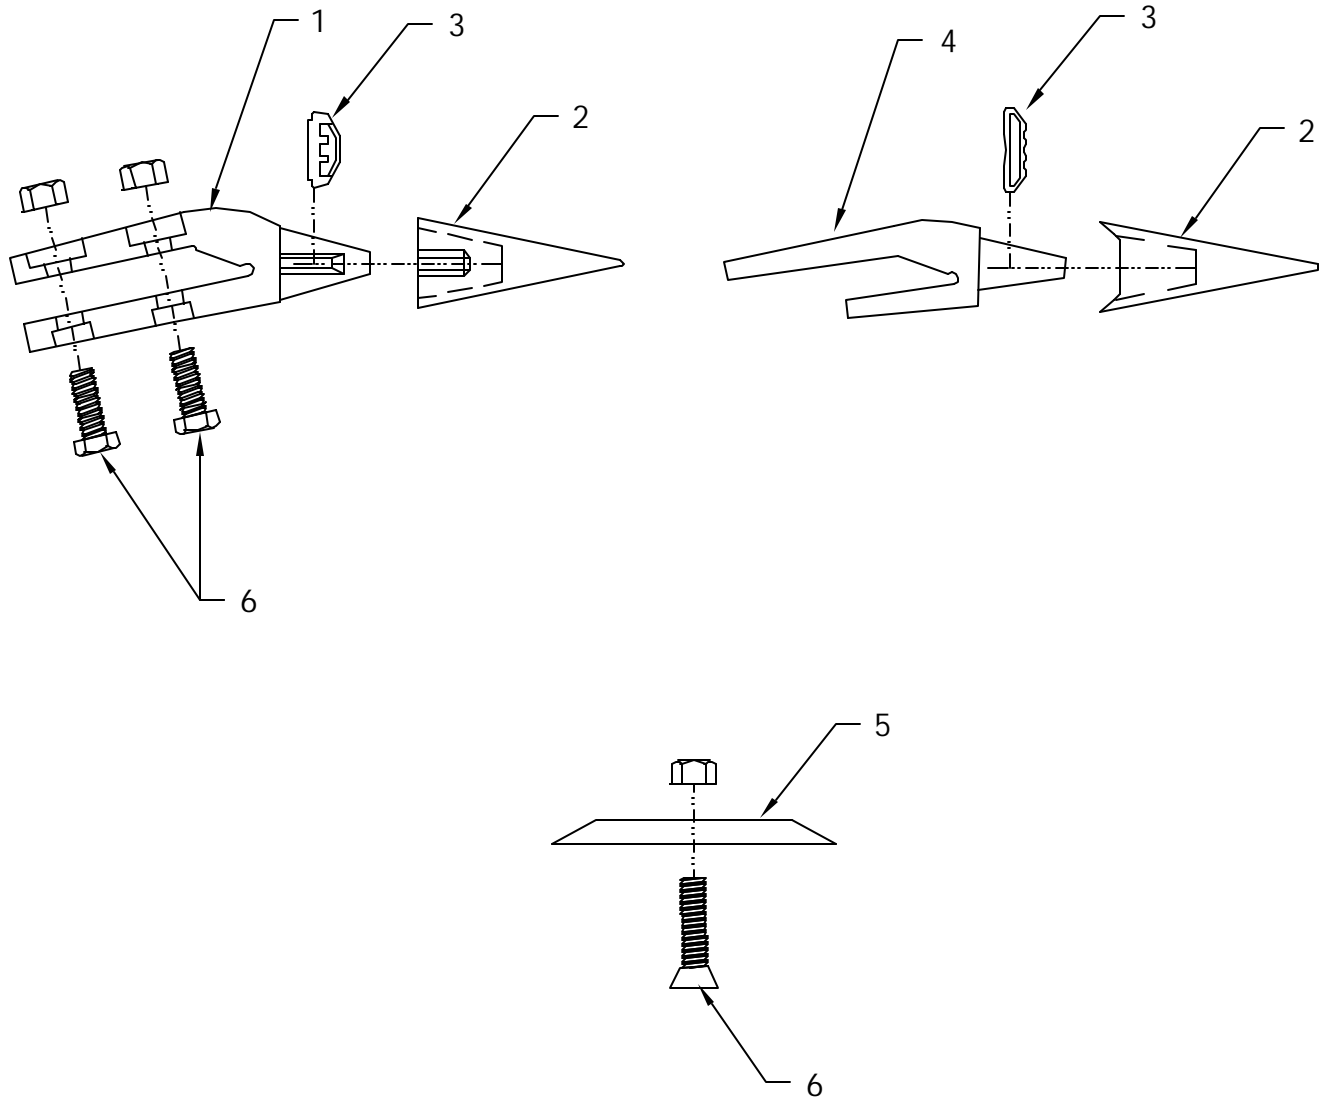

PARTS: 24 x 60 COMPACTION BUCKET W/ ALLIED 1600

ITEM	PART NUMBER	QTY	DESCRIPTION
1	203263	1	24 X 60 COMPACTION BUCKET SHELL
2	920283	1	ALLIED 1600 VIBRATOR UNIT
3	203928	1	FOOTPAD, 24" WELD ON
4	920400	4	RUBBER SHOCK MOUNT
5	918940	4	#12 SAE TYPE AT HOSE
6	923098	2	#12 BULKHEAD FITTING 45 DEG
7	203959	1	#12 BULKHEAD MOUNT
8	916620	2	#16 JICM x #16 ORB 90 DEG
9	923810	2	CODE 61 #16 FLANGE KIT
10	918160	4	#12 JICF x #12 HOSE
11	918166	3	#16 JICF x #12 HOSE
12	923110	2	#16 BULKHEAD FITTING
13	924208	1	#16 FLANGE x #12 JICM 90 DEG

OPTIONAL BUCKET PARTS

ITEM	PART NUMBER	QTY	DESCRIPTION
1	920473	4	BOLT-ON ADAPTER
2	926370	4	TOOTH
3	920480	4	LOCK PIN
4	920472	4	WELD-ON ADAPTER
5	925186	1	BOLT-ON CUTTING EDGE
6	INCLUDED		MOUNTING HARDWARE