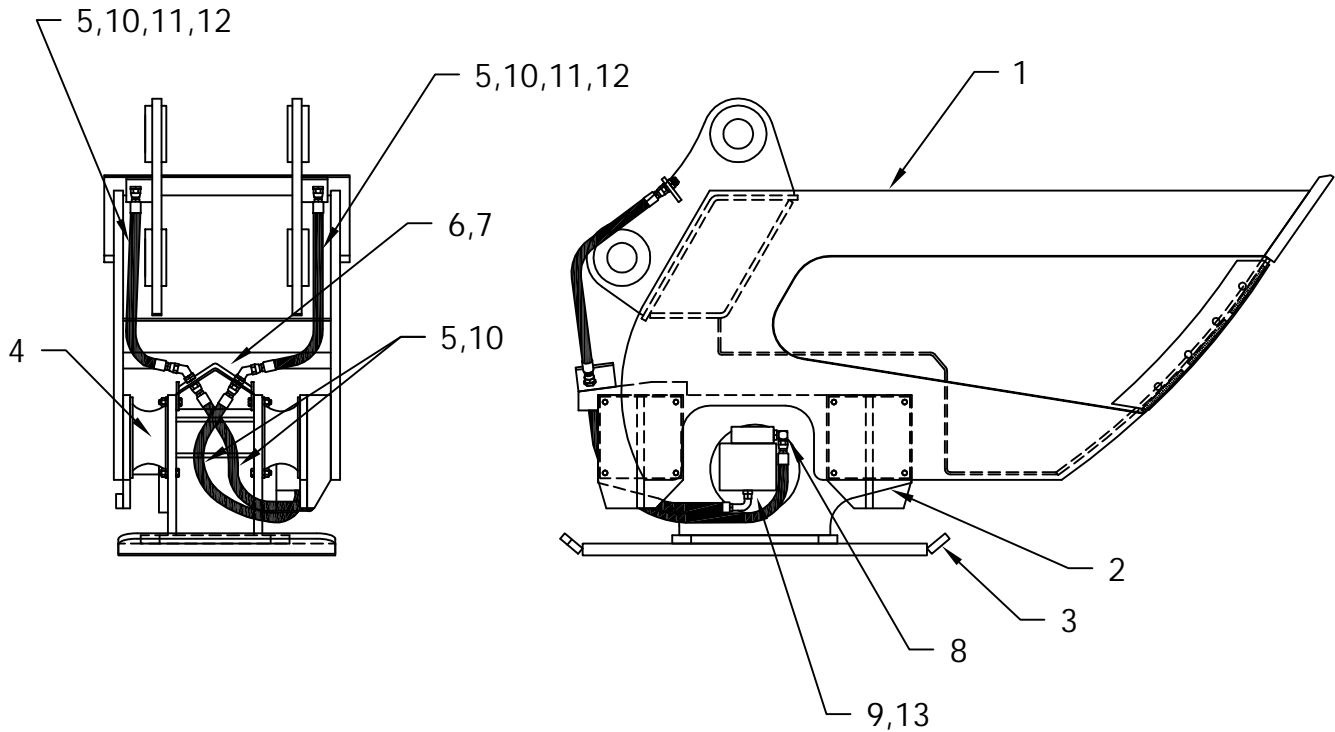

PARTS: 24 x 60 COMPACTION BUCKET W/ ALLIED 1600

ITEM	PART NUMBER	QTY	DESCRIPTION
1	203263	1	24 X 60 COMPACTION BUCKET SHELL
2	920283	1	ALLIED 1600 VIBRATOR UNIT
3	203928	1	FOOTPAD, 24" WELD ON
4	920400	4	RUBBER SHOCK MOUNT
5	918940	4	#12 SAE TYPE AT HOSE
6	923098	2	#12 BULKHEAD FITTING 45 DEG
7	203959	1	#12 BULKHEAD MOUNT
8	916620	2	#16 JICM x #16 ORB 90 DEG
9	923810	2	CODE 61 #16 FLANGE KIT
10	918160	4	#12 JICF x #12 HOSE
11	918166	3	#16 JICF x #12 HOSE
12	923110	2	#16 BULKHEAD FITTING
13	924208	1	#16 FLANGE x #12 JICM 90 DEG

OPTIONAL BUCKET PARTS

ITEM	PART NUMBER	QTY	DESCRIPTION
1	920473	4	BOLT-ON ADAPTER
2	926370	4	TOOTH
3	920480	4	LOCK PIN
4	920472	4	WELD-ON ADAPTER
5	925186	1	BOLT-ON CUTTING EDGE
6	INCLUDED		MOUNTING HARDWARE