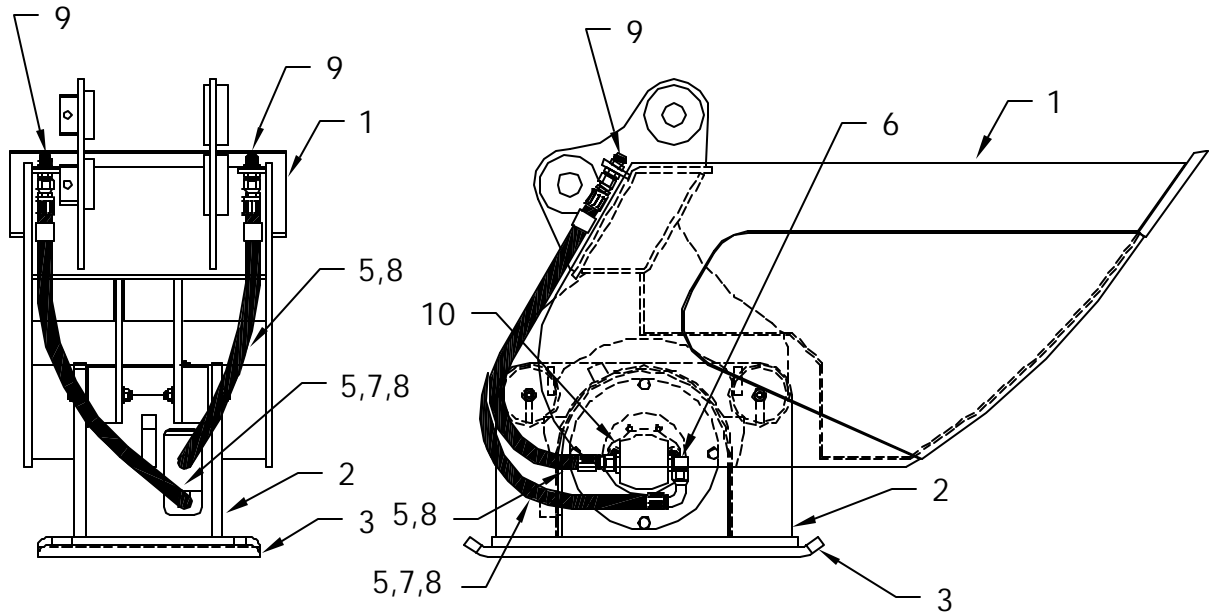

PARTS: 18 x 40 COMPACTION BUCKET W/ ALLIED 500

ITEM	PART NUMBER	QTY	DESCRIPTION
1	201899	1	18 x 40 COMPACTION BUCKET SHELL
2	920285	1	ALLIED 500 VIBRATOR UNIT
3	201912	1	FOOTPAD, 18" WELD-ON
4		4	RUBBER SHOCK MOUNT
5	918480	2	#10 SAE TYPE AT HOSE
6		1	#10 JICM x #10 ORB 90 DEG
7		1	#10 JICF x #10 HOSE 90°
8	918083	3	#10 JICF x #10 HOSE
9		2	#10 BULKHEAD FITTING
10	917390	1	#12 ORB x #10 JICM
11			
12			
13			